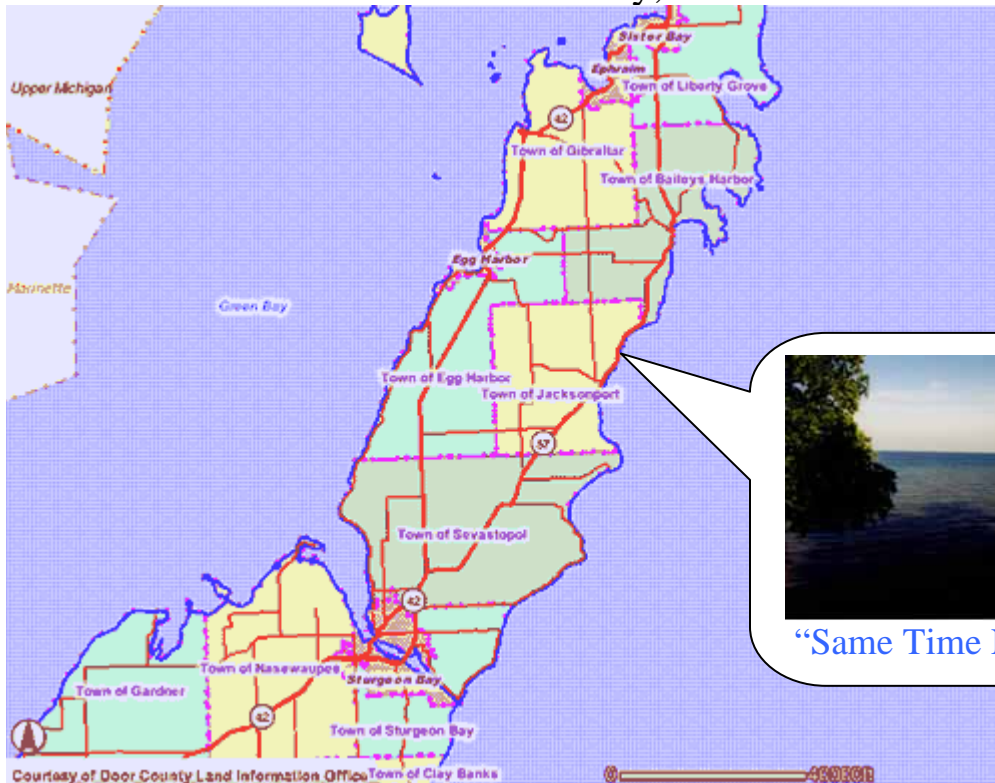

Door County Maps

Door County, Wisconsin

“Same Time Next Year”

Door County Links

Links: <http://www.inline.com/doorweb/area.asp?areaID=0>
<http://www.doorcountyweb.com>
<http://www.doorcountyvacations.com>
<http://www.doorcounty-wi.com>
<http://www.door-county.com>
<http://www.doorcountyadvocate.com>
<http://www.doorcountyinn.com/littlesister/local+attractions/default.asp>

Map Link: <http://map.co.door.wi.us/Website/doorbase3/doorlio3.asp>

Jacksonport Map

“Same Time Next Year”

Scroll Down for more Detail

Lakeshore Road Map

Coming Soon:
"Shadows of Seagulls"

Sunken Ship

"Same Time Next Year"